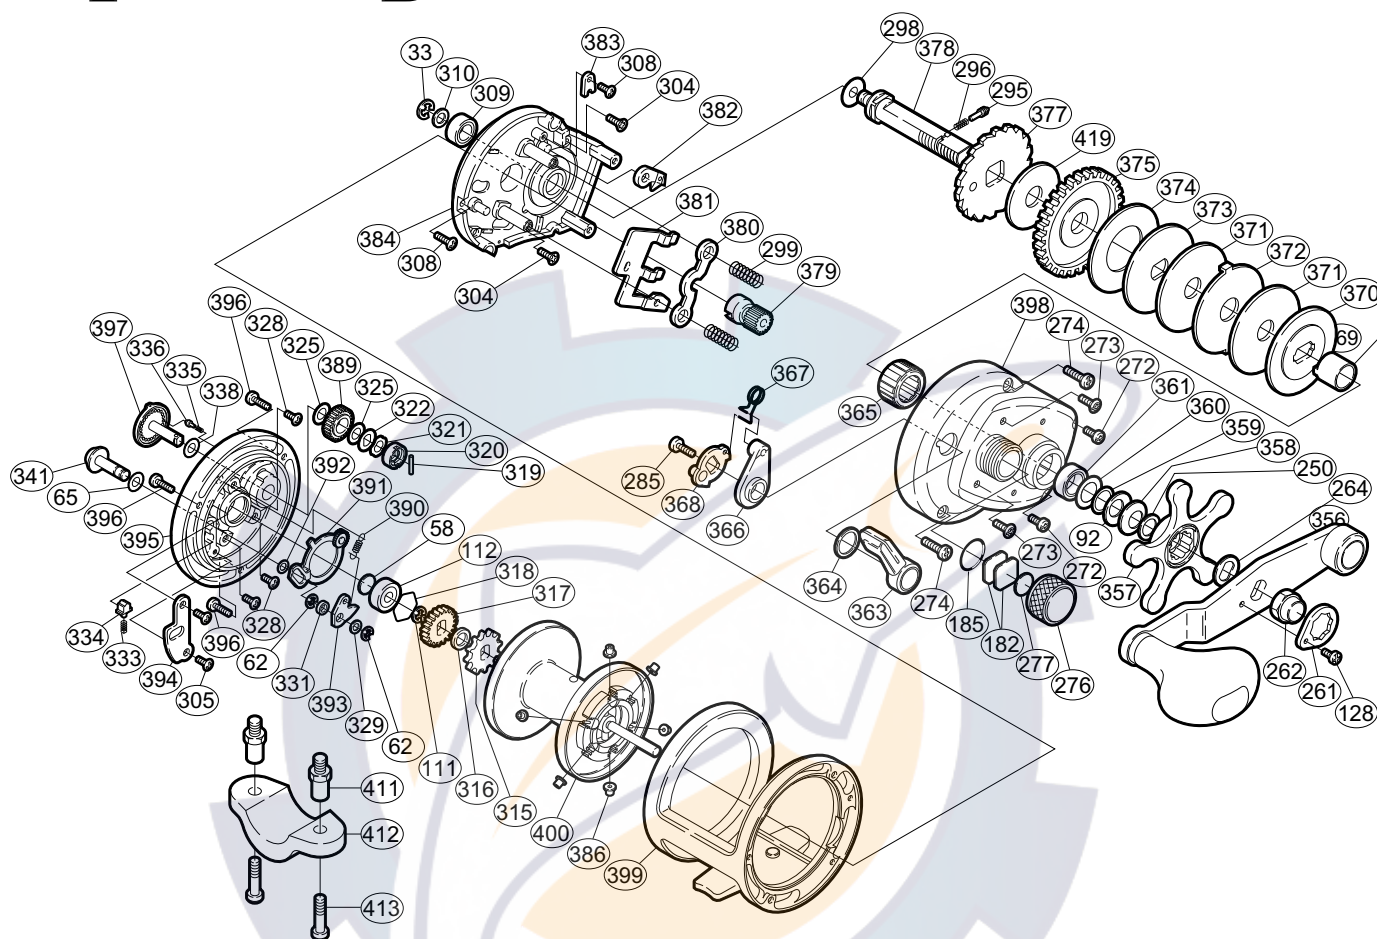

SHIMANO®

TRINIDAD®

TN-14

Part No.	Description	Part No.	Description	Part No.	Description
TGT0033	Drive Shaft Retainer	TGT0317	"BR" Gear (A)	TGT0372	Eared Washer (E)
TGT0058	Spacer"B"	TGT0318	Bearing Retainer	TGT0373	Key Washer (C)
TGT0062	Click Pawl Retainer	TGT0319	"BR" Cam Pin	TGT0374	Drag Washer (B)
TGT0065	Spacer (A)	TGT0320	"BR" Cam	TGT0375	Drive Gear
TGT0092	Drag Spring Washer (8H)	TGT0321	"BR" Friction Washer	TGT0377	Anti-Reverse Ratchet
TGT0111	Click Gear Retainer	TGT0322	"BR" Washer (C)	TGT0378	Drive Shaft
TGT0112	Ball Bearing	TGT0325	"BR" Washer (B)	TGT0379	Pinion Gear
TGT0128	Handle Nut Plate Screw	TGT0328	"BR" Set Plate Screw	TGT0380	Yoke
TGT0182	Cast Control Spacer (A)	TGT0329	Spacer (B)	TGT0381	Yoke Plate
TGT0185	"O" Ring	TGT0331	Click Pawl Spacer	TGT0382	Anti-Reverse Pawl
TGT0250	Star Drag Washer	TGT0333	Click Spring	TGT0383	Anti-Reverse Pawl Keeper
TGT0261	Handle Nut Plate	TGT0334	Click Spring Holder	TGT0384	Set Plate
TGT0262	Handle Nut	TGT0335	"BR" Click Spring	TGT0386	Brake Collar
TGT0264	Drive Shaft Shield	TGT0336	"BR" Click Pin	TGT0389	"BR" Gear (C)
TGT0272	Right Side Plate Screw (D)	TGT0338	"BR" Washer (D)	TGT0390	Click Pawl Spring
TGT0273	Right Side Plate Screw (C)	TGT0341	Click Button	TGT0391	"BR" Set Plate
TGT0274	Right Side Plate Screw (A)	TGT0356	Handle Assembly	TGT0392	Spacer (D)
TGT0276	Cast Control Cap	TGT0357	Star Drag	TGT0393	Click Pawl
TGT0277	Cast Control Spacer (B)	TGT0358	Drag Spring Washer (8L)	TGT0394	Click Spring Retainer
TGT0285	Clutch Lever Screw	TGT0359	Bearing Thrust Washer	TGT0395	Left Side Plate
TGT0295	Click Pin	TGT0360	Bearing Seal	TGT0396	Left Side Plate Screw
TGT0296	Click Spring	TGT0361	Ball Bearing	TGT0397	"BR" Dial
TGT0298	Drive Shaft Washer (B)	TGT0363	Clutch Lever	TGT0398	Right Side Plate
TGT0299	Yoke Spring	TGT0364	Smoother	TGT0399	One-Piece Frame
TGT0304	Set Plate Screw (B)	TGT0365	Roller Clutch Bearing	TGT0400	Spool Assembly
TGT0305	Click Spring Retainer Screw	TGT0366	Eccentric Cam Bushing	TGT0419	Drag Washer (A)
TGT0308	Multi-Purpose Screw	TGT0367	Clutch Spring		
TGT0309	Ball Bearing	TGT0368	Clutch Cam		
TGT0310	Drive Shaft Washer (A)	TGT0369	Roller Clutch Inner Tube	TGT0411	Rod Clamp Nut (accessory)
TGT0315	Click Gear	TGT0370	Key Washer	TGT0412	Rod Clamp (accessory)
TGT0316	Spool Shaft Spacer	TGT0371	Drag Washer (D)	TGT0413	Rod Clamp Bolt (accessory)